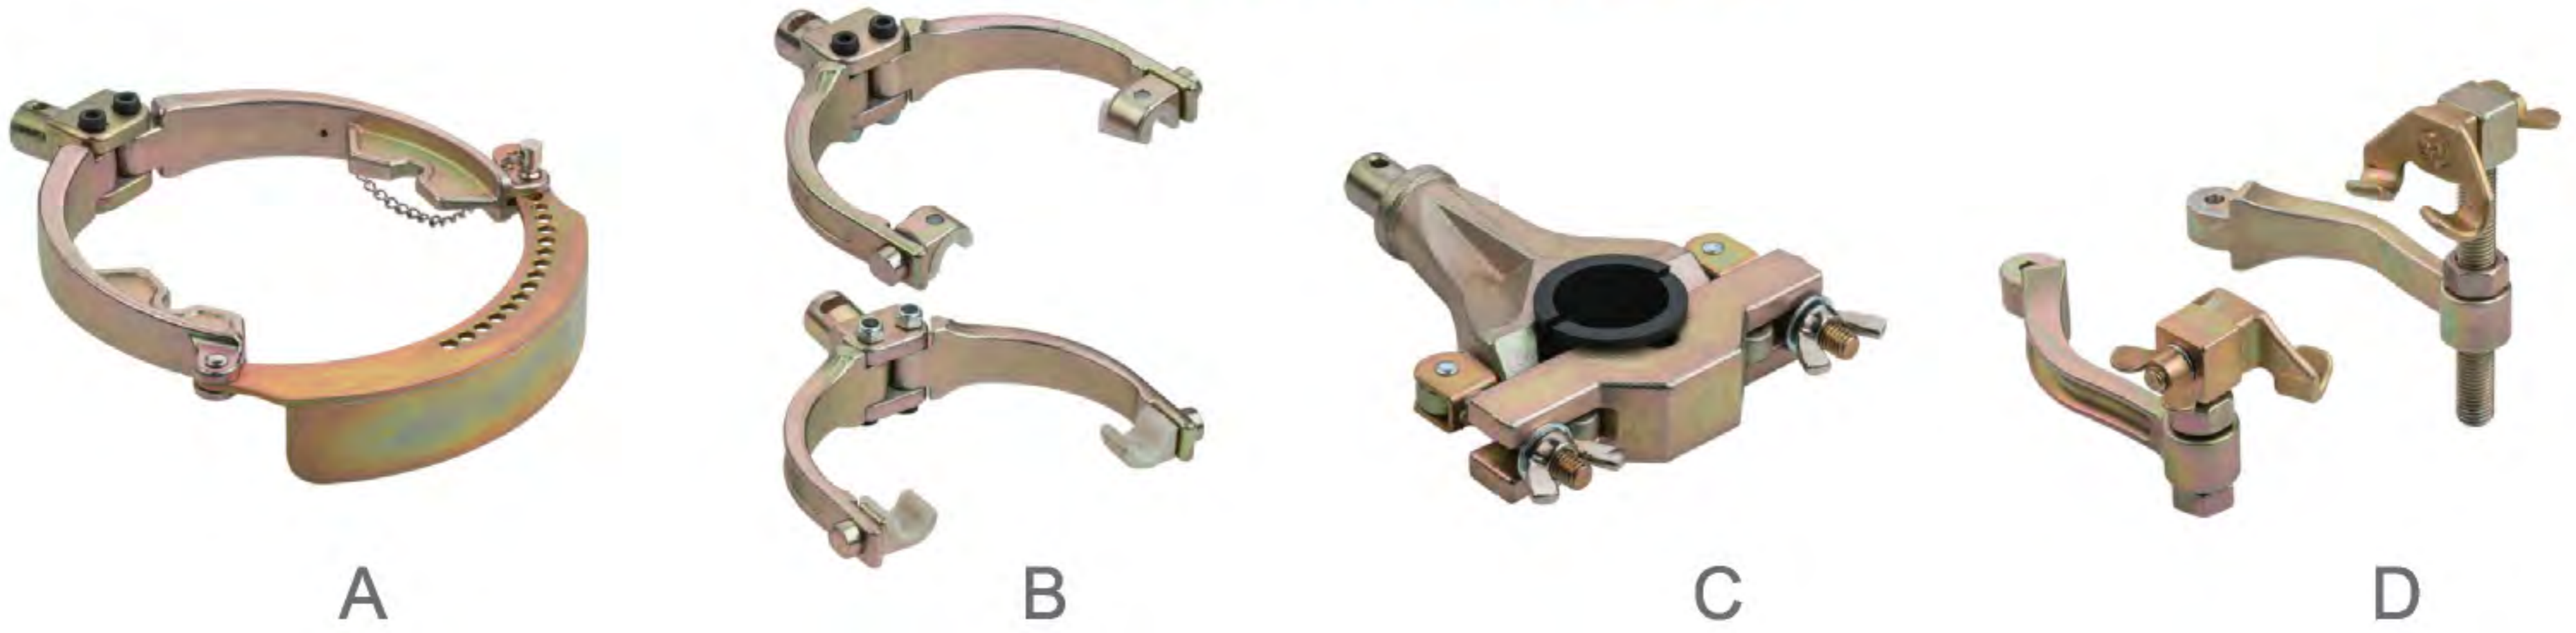

標準配備/Standard Accessories

Model (A+C)

1.