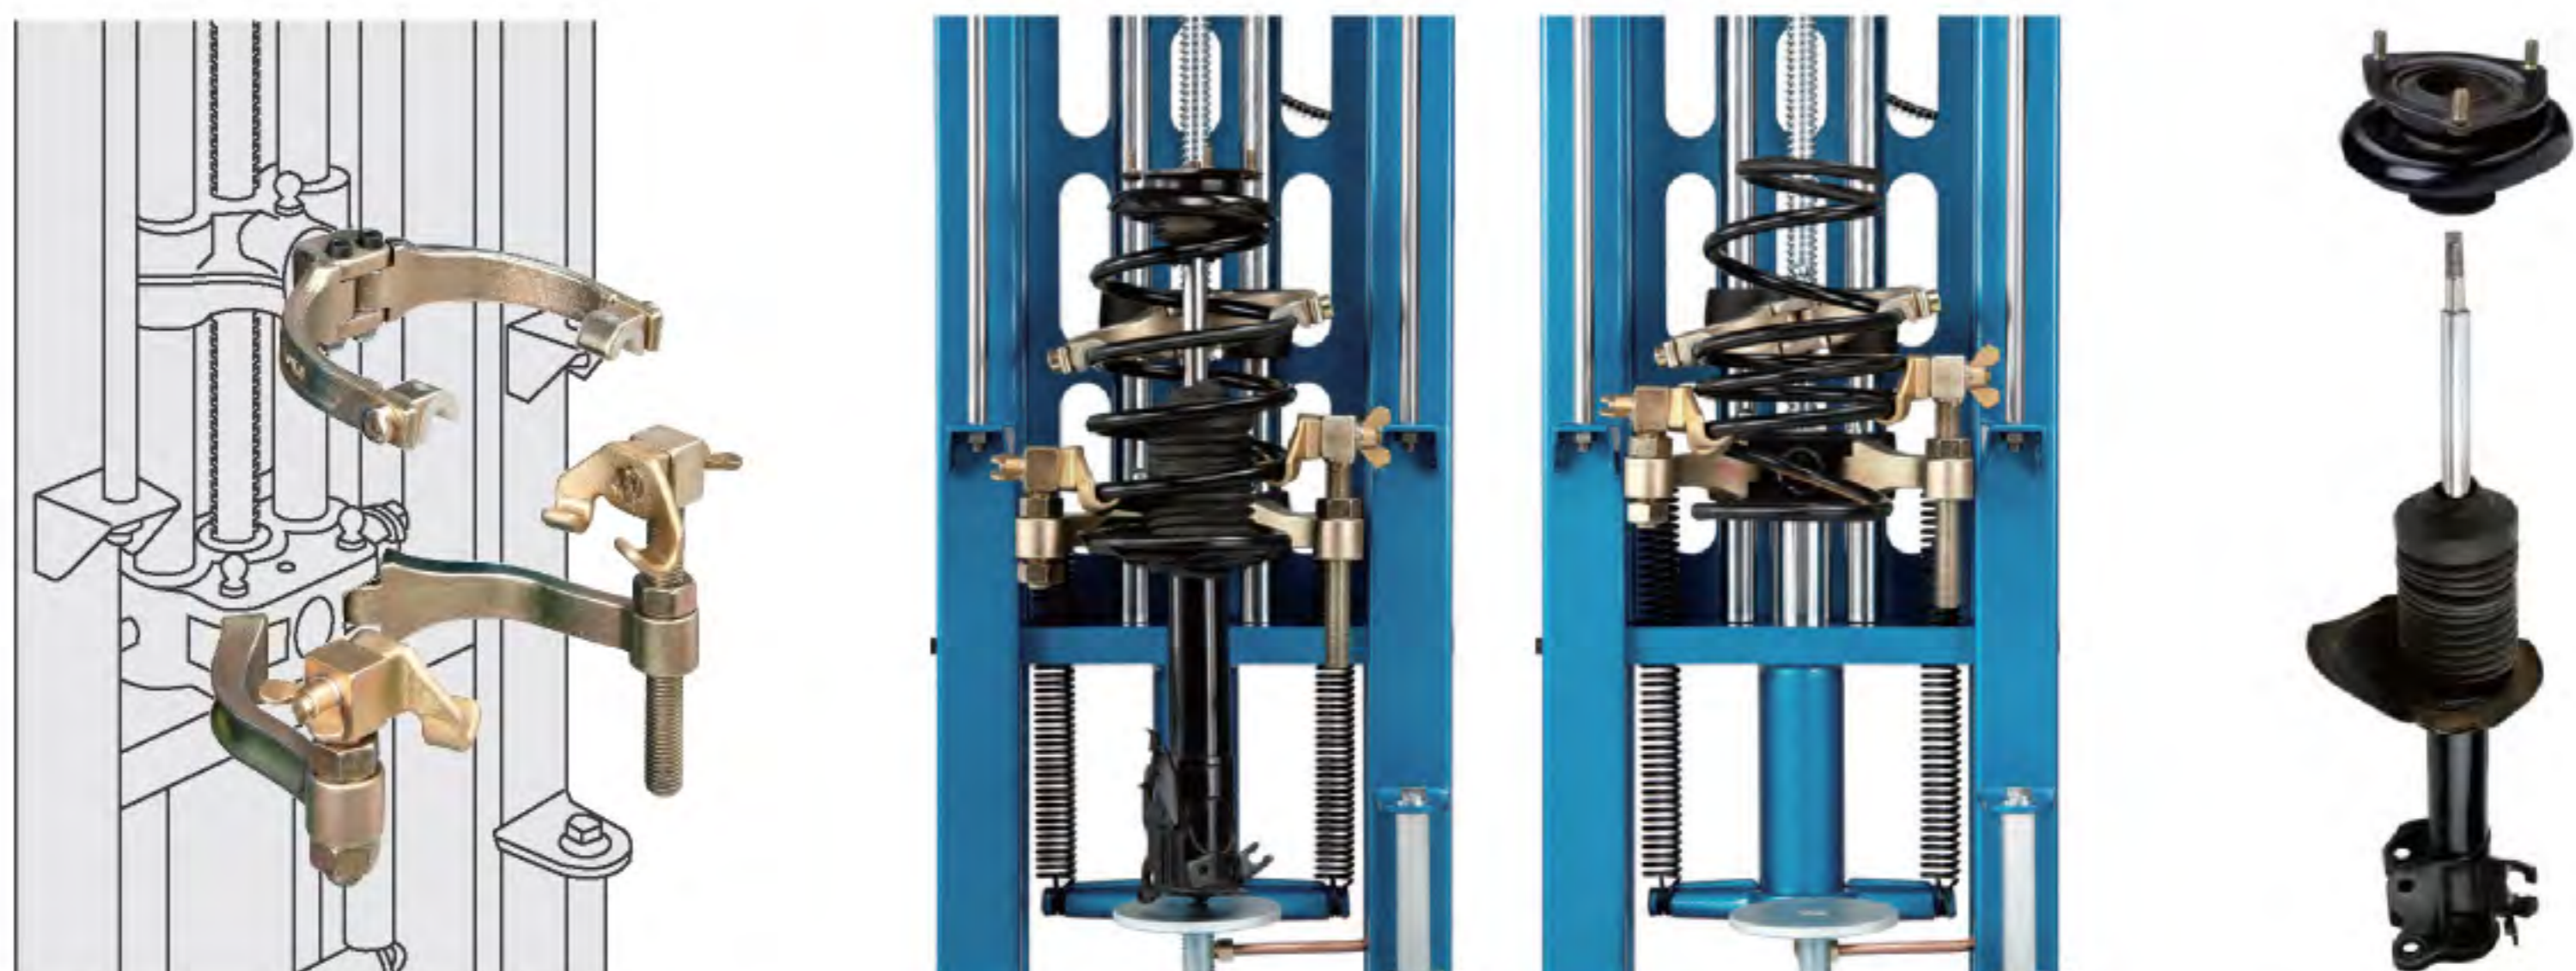

避震器彈簧壓縮機
SHOCK ABSORBERS SPRING
COMPRESSOR

HA101

避震器彈簧壓縮機

1. 適用於各式可從車輛上拆卸下來的避震器使用。
2. 手動操作，無需電力，操作簡單，方便又安全。
3. 附有防護罩及輔助支撐盤，有效保護操作人員的安全。
4. 專業型避震器彈簧壓縮機，附有多種夾具，可自由搭配使用，讓您在工作上更為安全、快速。

SHOCK ABSORBERS SPRING COMPRESSOR

1. Suitable for various of shock absorbers which can be dismantled from vehicles.
2. To be operated manually; no electricity is needed. The operation is quite easy. It is both convenient and safe.
3. Equipped protect shield and support plate; can effectively protect the safety of operating personnel.
4. Professional spring compressor; Equipped with many sorts of clamping device; can be freely coordinated & Matched for better usage. This makes your job process safer and quicker.

標準配備/Standard Accessories

Model (A+C)

1.

Model (B+B)

2.

Model (B+C)

3.

Model (B+D)

4.

以上僅示範部份用法,可依實際狀況做夾具更換調整 / These are only some of the usage demonstration, as per conditions to choose clamps.

手輪 / Hand Wheel

可以用來調整夾具的高低，來適應不同長度的避震器彈簧。
Hand wheel can be used to adjust the clamp holder level, to adapt the different lengths of shock absorber spring.